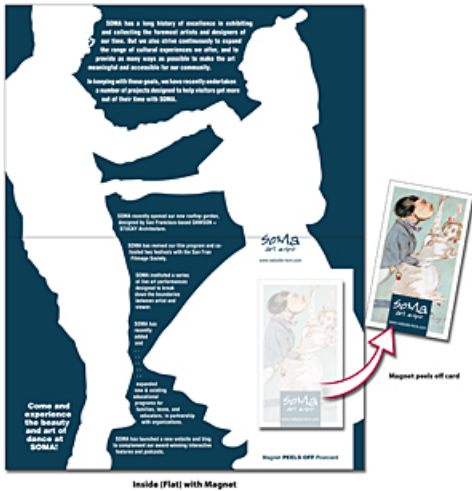

Magna-FOLD Postcard & Business Card Magnet

Item: 2822 103

Full-Sheet postcard, folded in half. Magnet spot-glued on inside of card. The magnet will not come off in the mail but can be peeled off by hand once delivered. TWICE the advertising space, for the same cost.

Outside Front (Folded)

Outside Back (Folded) with Mail Area

Inside (Flat) with Magnet

Magna-Fold™ postcards give you twice as much.

The Magna-fold postcard is a full 8.5" x 11", giving you twice the advertising space of the Magna-Peel postcard, but for the same price. The magnet is spot-glued to the card, and then enclosed in the fold. The perfect fit when you need a little extra, for free.